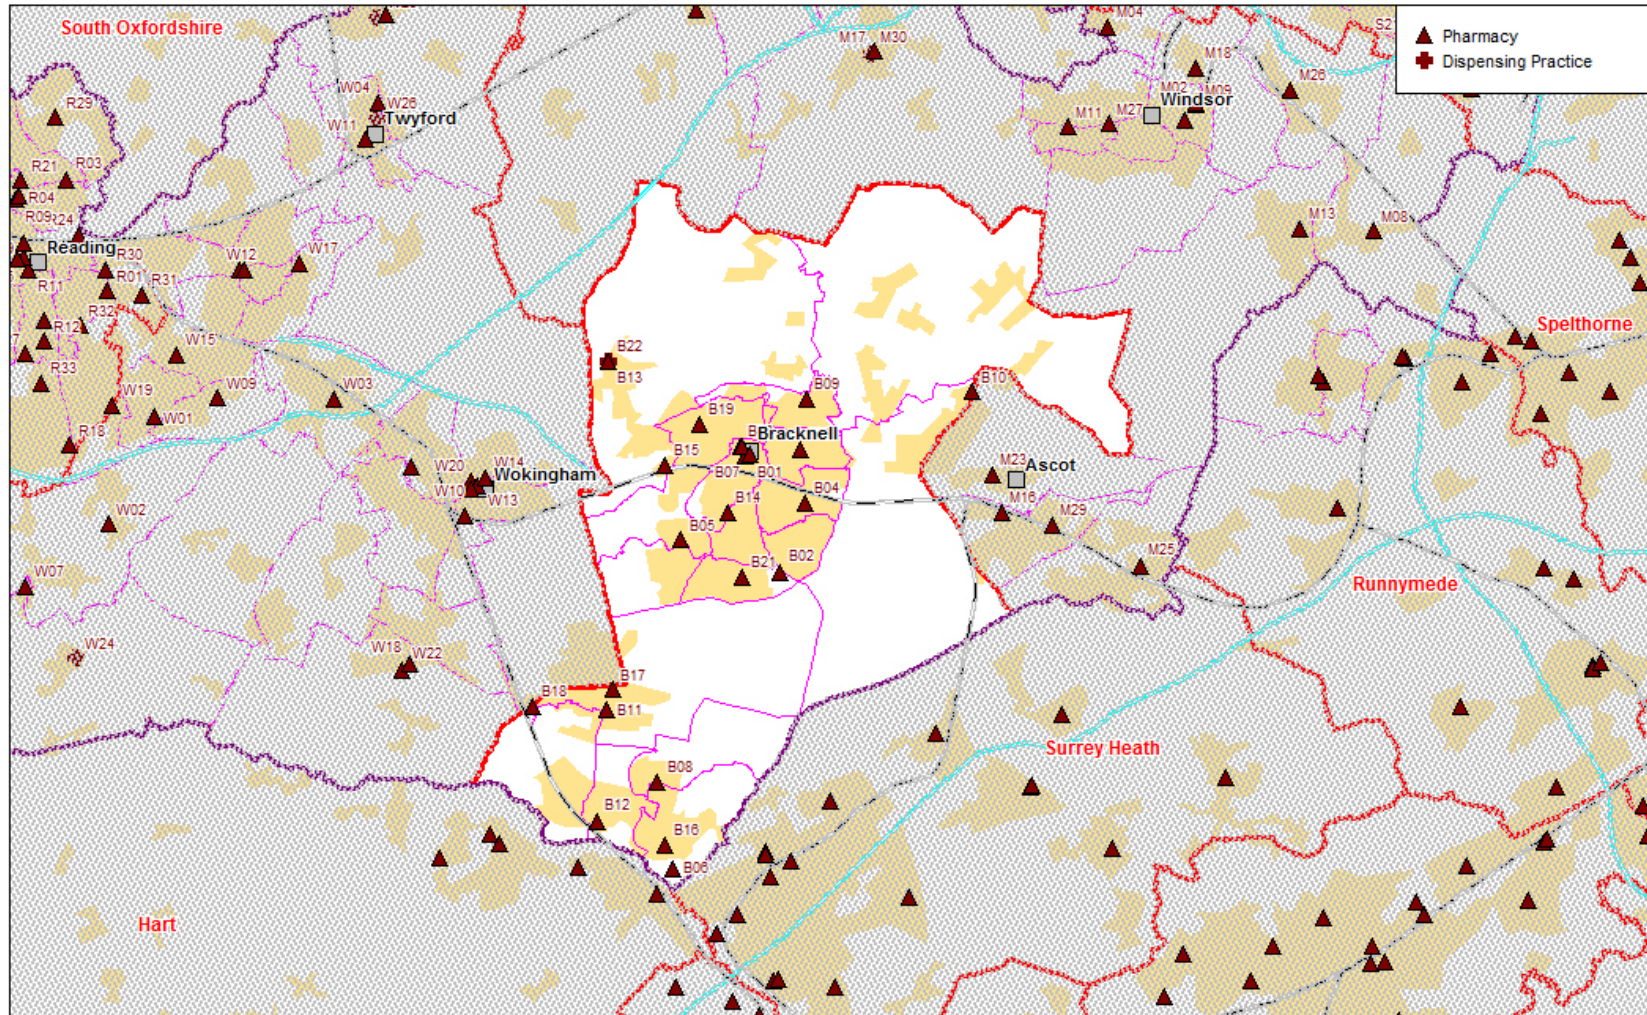

Appendix 1: Map of Pharmacy Services in Bracknell Forest

Figure 1: Map of Pharmacies and Dispensing Practices in Bracknell Forest

Berks_PNA_ES_Aug14_r2.wor 27/08/2014 Sid Beauchant BHFT

Reproduced from OS data by permission of Ordnance Survey, on behalf of the Controller of Her Majesty's Stationery Office (Licence No. OSKWFG1110), NAVTEQ data by permission of NAVTEQ Corporation Licence No. NVMM0611, NVMM0612) GeoPlan data by permission of GeoPlan (Licence No. GPKW9912) © Crown Copyright - 2014 All rights reserved